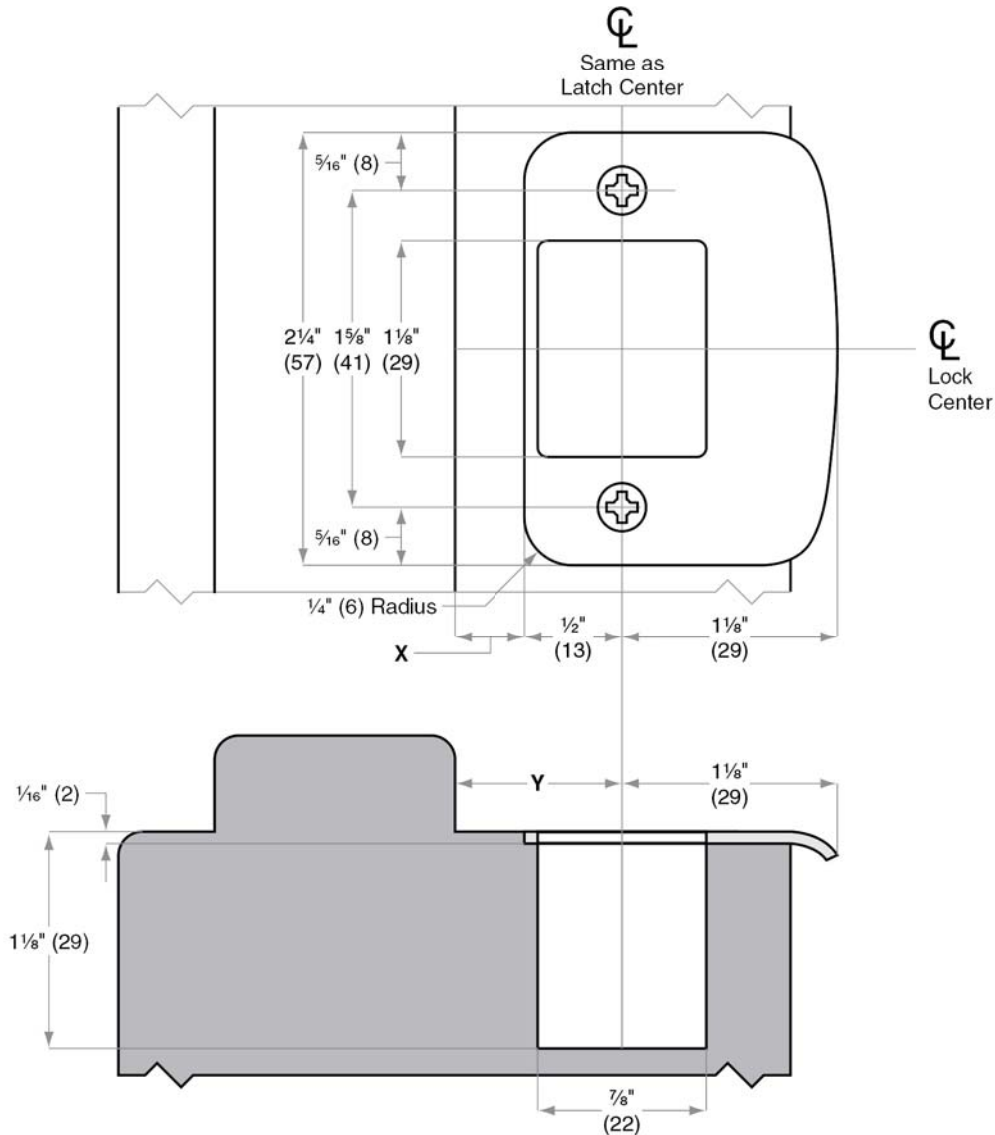

1. Dimensions of X and Y are dependent on the door thickness.
2. Strike is for use with 1" (25mm) throw deadbolt functions.
3. When using door silencers, strike location on frames must be adjusted to its thickness.

6605 Flotilla St.
 City of Commerce
 CA 90040 USA
 Tel: (323) 888-6601
 FAX: (323) 888-6699
 Website: cal-royal.com
 Email: sales@cal-royal.com

ITEM NO.:		DESCRIPTION:		SCALE:	
DBFLS		DEADBOLT FULL LIP STRIKE, ROUND CORNER		1:1	
PAGE:	UNIT:	VERSION:	BY:		
1 of 1	inches (mm)	ver. 1.0 / rev 04/14	adg		